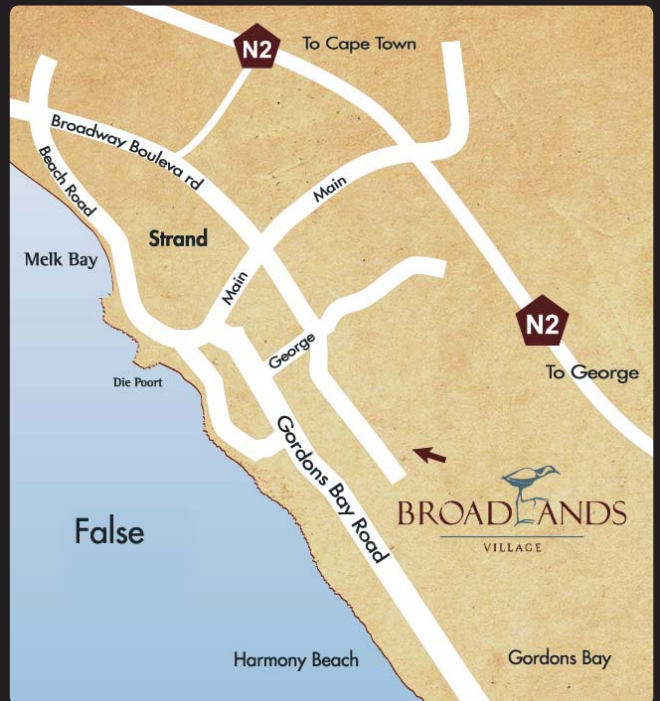

a division of msp group

Deposit

R 2 000

Estimated levies

R 150 per month

Estimated rental (RVR)

R 3 000 (0.82%)

Estimated completion date

Within 5 months

Features

- Free 12 month MSP Investor Club Platinum membership valued at R 1788
- Built-in cupboards
- Range of finishes to choose from
- Single access village
- Close to beaches
- Spectacular views of the Helderberg Mountains

Special conditions

Limited Offer:

Applies to only 20 homes

Exclusive to MSP Investor Club Platinum members

Bond finance to be facilitated by MSP Bonds

MARIUS WHITE
082 882 7442
mariusw@mspd.co.za

www.adlab.co.za